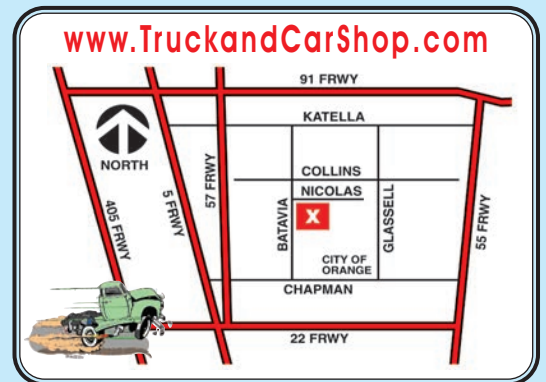

TO FAR TO DRIVE? ALL ORDERS RECEIVED BY U.S. MAIL, FAX, OR E-MAIL BETWEEN NOVEMBER 13-30 ARE ELIGIBLE FOR THIS DISCOUNT. Thank You!

Truck and Car Shop Inc. 739 North Batavia Orange, CA 92868